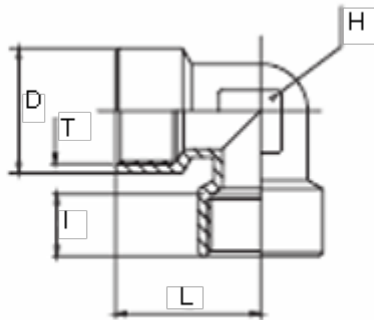

Data Sheet

Article number: 5891200TR38

Description: Elbow sleeve 1200TR
G3/8"

Measures

d = 21.0

H = 17

L = 36.0

I = 12.0

T = 3/8"